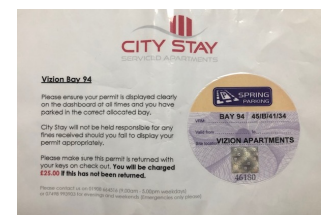

Your Keys & Parking Permit
In your key collection envelope there will be keys to the apartment, a black fob to access the building, and a grey fob to enter the carpark and communal doors.

GREY BUILDING ACCESS & CARPARK FOB
Grey fobs gain you access to the underground carpark and any communal doors in the vision apartment complex. Hover the fob on the to the right

Direction from key box to apartment and parking

BY CAR

- Once you have collected your keys from the concierge, make your way to South Fifth Street. The entrance to the underground carpark is to the left of the InHealth Clinic.
- You will need the grey fob on your keys to enter the underground car park. Refer to your key collection documents for space number, please ensure the permit is clearly displayed on your dashboard.
- Once you have parked in your allocated bay, and displayed your permit in your dashboard. Locate the door in the middle of the car park, this takes you to the lift/stairs (Opposite the carpark entrance)
- Take the lift up to the ground floor for Topaz, Ruby, Amethyst and Opal blocks and floor 2 for the upper level apartments Jade, Sapphire, Quartz, Jasper, Pearl and Garnet.
- Use the black fob on your keys to gain entrance to the building, swipe the fob against the panel. When it turns green the door is open.
- Take the lift up to the floor of where your apartment is, apartment number will be in your key collection pack on your paper work.